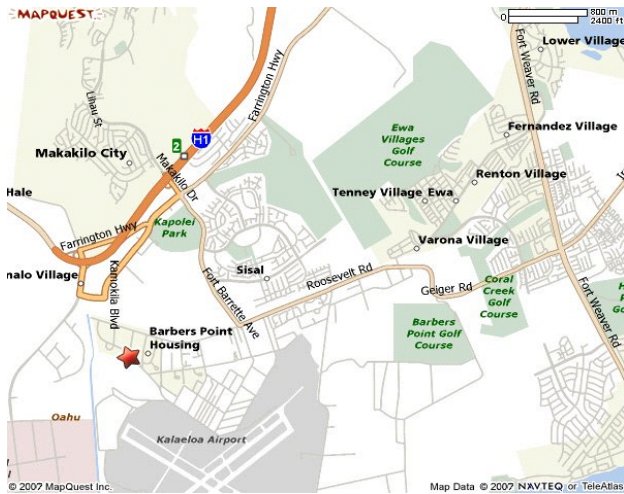

## FROM THE AIRPORT / TOWN:

1. Take INTERSTATE H1 W.
2. Take EXIT 2 toward KAPOLEI / KALAELOA / MAKAKILO
3. Turn LEFT onto MAKAKILO DR
4. MAKAKILO DR becomes FORT BARRETTE RD
5. Turn RIGHT onto FRANKLIN D ROOSEVELT RD
6. Turn LEFT onto COPAHEE AVE
7. End at **Barbers Point Elementary School:**  
3001 Boxer Rd, Kapolei, HI 96707

## FROM WAIANAЕ:

1. Take EXIT 1B toward MAKAKILO / KAPOLEI / KALAELOA
2. Turn SLIGHT RIGHT onto FARRINGTON HWY / HI-93
3. Turn LEFT onto FARRINGTON HWY / HI-93 E
4. Turn RIGHT onto FORT BARRETTE RD
5. Turn RIGHT onto FRANKLIN D ROOSEVELT RD
6. Turn LEFT onto COPAHEE AVE
7. End at **Barbers Point Elementary School:**  
3001 Boxer Rd, Kapolei, HI 96707