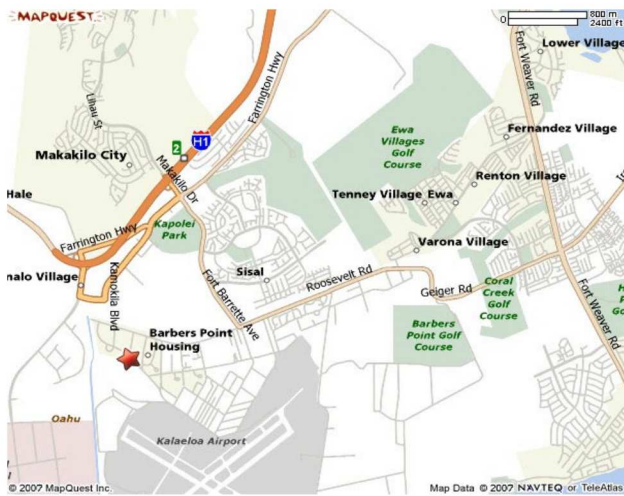

FROM THE AIRPORT / TOWN:

1. Take INTERSTATE H1 W.
2. Take EXIT 2 toward KAPOLEI / KALAELOA / MAKAKILO
3. Turn LEFT onto MAKAKILO DR
4. MAKAKILO DR becomes FORT BARRETTE RD
5. Turn RIGHT onto FRANKLIN D ROOSEVELT RD
6. Turn LEFT onto COPAHEE AVE
7. End at **Barbers Point Elementary School:**
3001 Boxer Rd, Kapolei, HI 96707

FROM WAIANAЕ:

1. Take EXIT 1B toward MAKAKILO / KAPOLEI / KALAELOA
2. Turn SLIGHT RIGHT onto FARRINGTON HWY / HI-93
3. Turn LEFT onto FARRINGTON HWY / HI-93 E
4. Turn RIGHT onto FORT BARRETTE RD
5. Turn RIGHT onto FRANKLIN D ROOSEVELT RD
6. Turn LEFT onto COPAHEE AVE
7. End at **Barbers Point Elementary School:**
3001 Boxer Rd, Kapolei, HI 96707