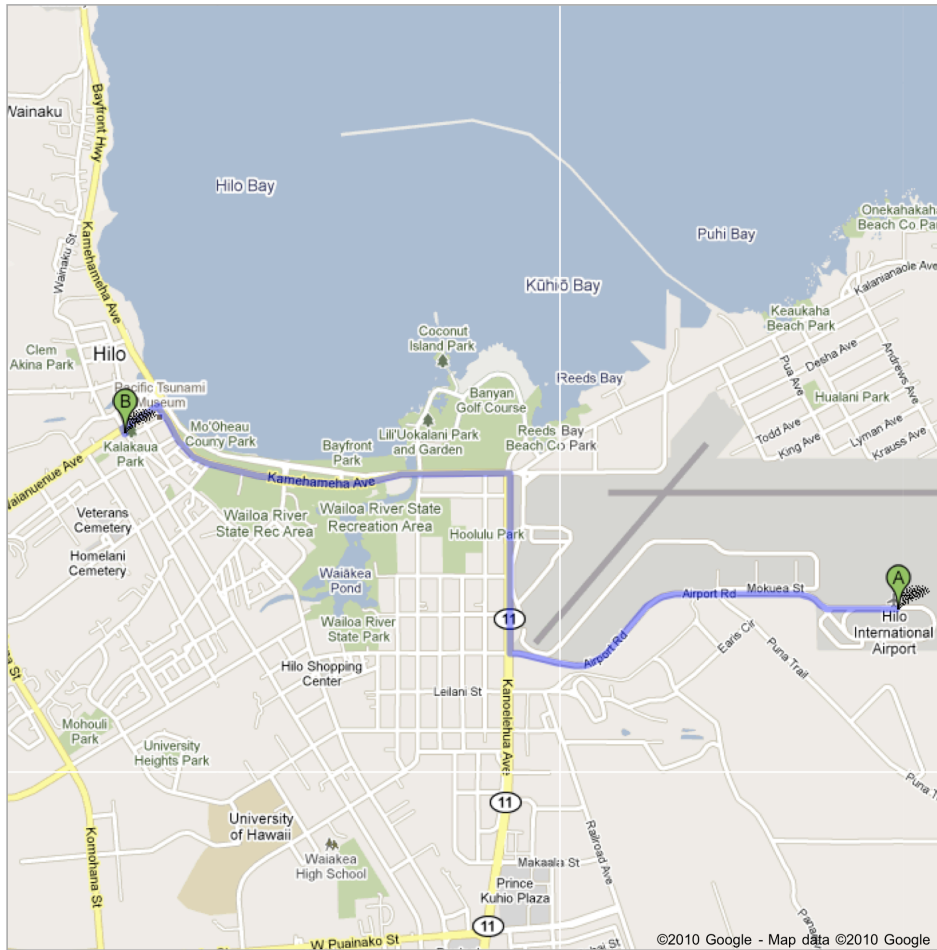

-----cut here-----

Name: _____ M _____ F _____

Address: _____

Email: _____ Phone: _____

District#: _____ Area Position: _____

(PLEASE CIRCLE THE FOLLOWING)

Do you need transportation to/from the airport? Yes / No

Airline/flight #: _____ Arrival time: _____ Departure time: _____

Homestay? Yes / No Gender: M / F Smoking / Non-smoking Pet Allergies Yes / No

Dietary Needs: Vegetarian or Other: (be specific) _____

Directions to Elks Lodge
 150 Kinoole Street, Hilo, HI 96720-2816
 4.3 mi – about 12 mins

A Airport Rd

1. Head **west** on **Airport Rd** go 0.2 mi
total 0.2 mi
2. Continue onto **Kekuanaoa St** go 0.1 mi
total 0.3 mi
3. Continue onto **Airport Rd**
About 4 mins go 1.4 mi
total 1.8 mi
- ➡ 4. Turn **right** at **Hawaii Belt Rd/Kanoelehua Ave**
About 2 mins go 0.7 mi
total 2.5 mi
- ↩ 5. Turn **left** at **Hawaii Belt Rd/HI-19/Kamehameha Ave**
Continue to follow Kamehameha Ave
About 4 mins go 1.6 mi
total 4.1 mi
- ↩ 6. Turn **left** at **Waiuanuenue Ave**
About 1 min go 0.2 mi
total 4.3 mi
- ↩ 7. Turn **left** at **Kinoole St**
Destination will be on the right
About 1 min go 131 ft
total 4.3 mi