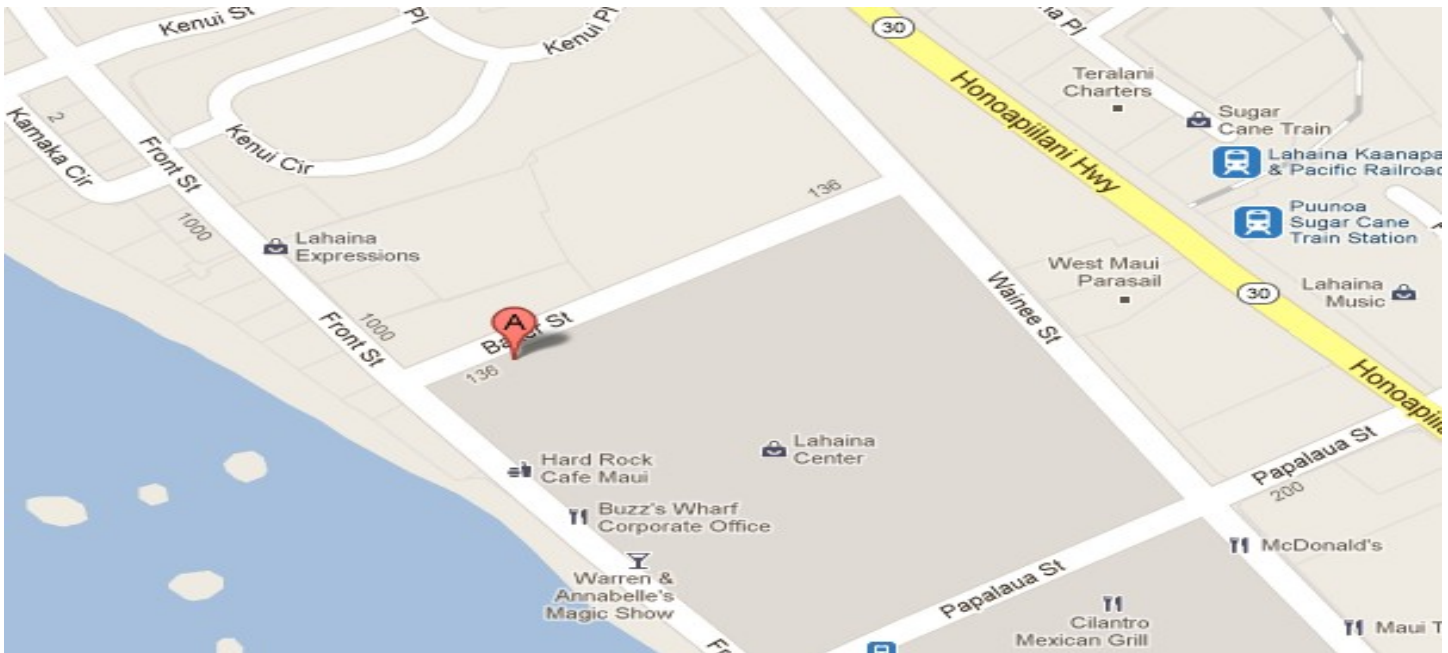

Saturday, May 19th, 2012, 9am—4pm
United Methodist Church
Front & Baker Street Lahaina

Kahului Airport Rd
 Kahului, HI 96732

1. Head southwest on Kahului Airport Rd/ Keolani PI toward Palapala Dr 0.4 mi
2. Continue onto HI-380/Dairy Rd
 Continue to follow HI-380 6.2 mi
3. Turn left onto HI-30 S/Honoapiilani Hwy 16.2 mi
4. Turn left onto Papalaua St 394 ft
5. Take the 1st right onto Wainee St 0.2 mi
6. Take the 1st left onto Baker St
 Destination will be on the left 0.1 mi