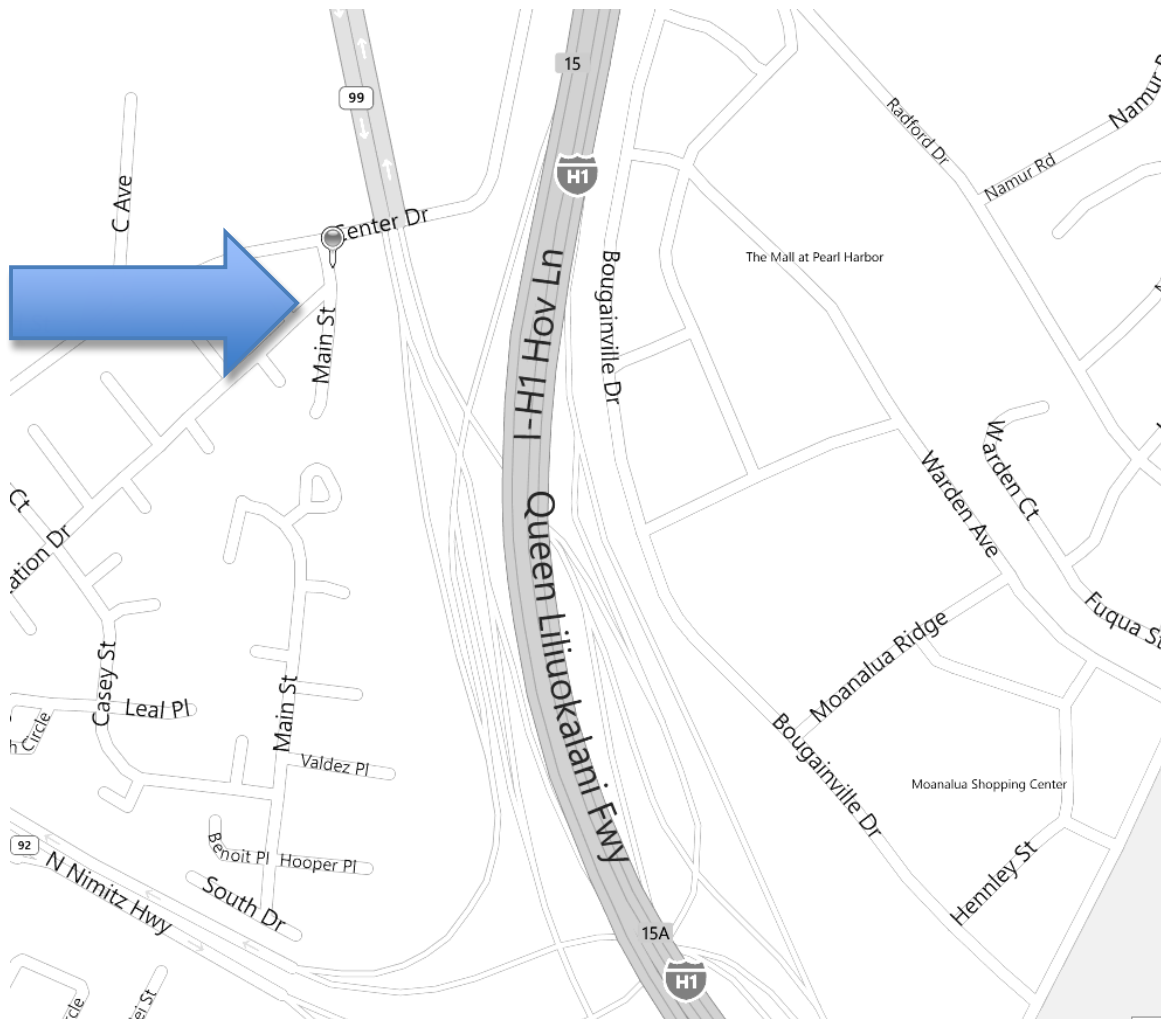

February 2012 Committee Meeting – Hosted by Central Oahu and North Shore District 9

Saturday February 18, 2012

Breakfast and registration begin at 8:00 AM, meeting 9:00 AM

Hokulani Community Center – 298 Main Street – Honolulu, HI

Directions from airport: From H1-west take the Kamehameha Hwy (HI-99) toward Arizona Memorial, turn left on Center Dr at the bottom of the ramp and make another immediate left onto Main St.

Please register online at the Area 17 website: <http://area17aa.org>