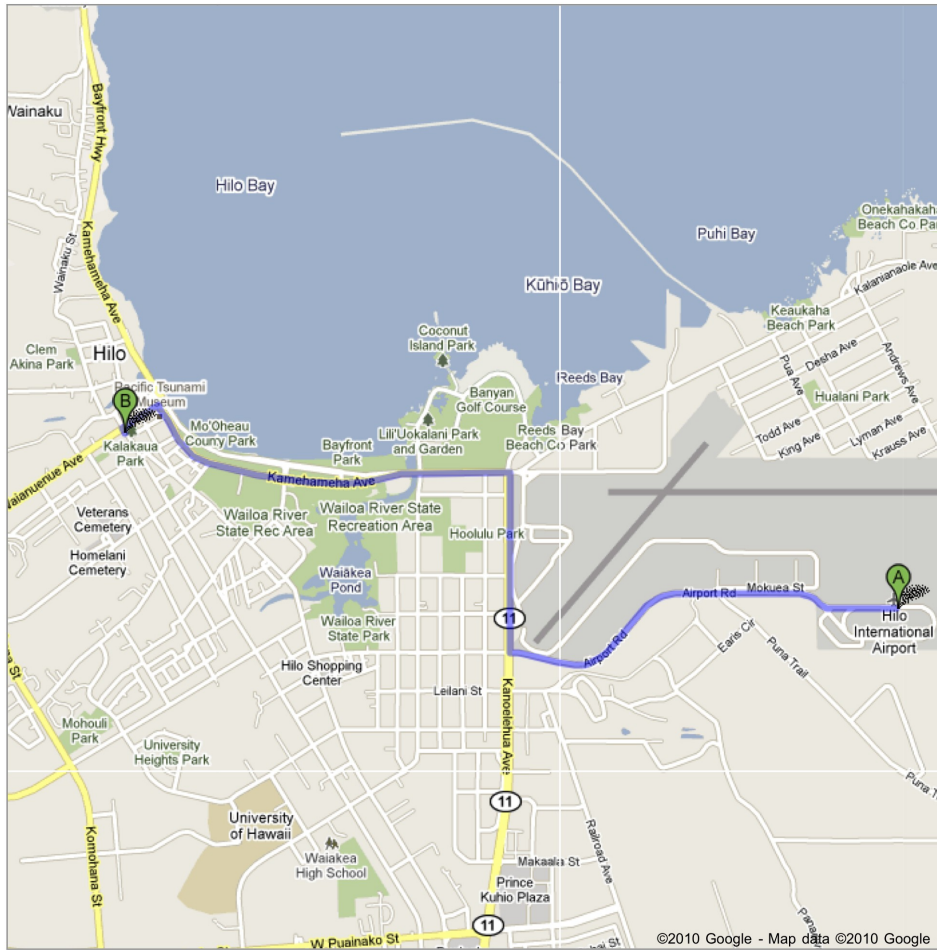

Address: \_\_\_\_\_

Email: \_\_\_\_\_ Phone: \_\_\_\_\_

District#: \_\_\_\_\_ Area Position: \_\_\_\_\_

**(PLEASE CIRCLE THE FOLLOWING)**

Do you need transportation to/from the airport? Yes / No

Airline/flight #: \_\_\_\_\_ Arrival time: \_\_\_\_\_ Departure time: \_\_\_\_\_

Homestay? Yes / No      Gender: M / F      Smoking / Non-smoking      Pet Allergies Yes / No

Dietary Needs: Vegetarian or Other: (be specific) \_\_\_\_\_

**A** Airport Rd

1. Head **west** on **Airport Rd** go 0.2 mi  
total 0.2 mi
2. Continue onto **Kekuanaoa St** go 0.1 mi  
total 0.3 mi
3. Continue onto **Airport Rd**  
About 4 mins go 1.4 mi  
total 1.8 mi
- ➡ 4. Turn **right** at **Hawaii Belt Rd/Kanoiehua Ave**  
About 2 mins go 0.7 mi  
total 2.5 mi
- ⬅ 5. Turn **left** at **Hawaii Belt Rd/HI-19/Kamehameha Ave**  
Continue to follow Kamehameha Ave  
About 4 mins go 1.6 mi  
total 4.1 mi
- ⬅ 6. Turn **left** at **Waianuenue Ave**  
About 1 min go 0.2 mi  
total 4.3 mi
- ⬅ 7. Turn **left** at **Kinoole St**  
Destination will be on the right  
About 1 min go 131 ft  
total 4.3 mi