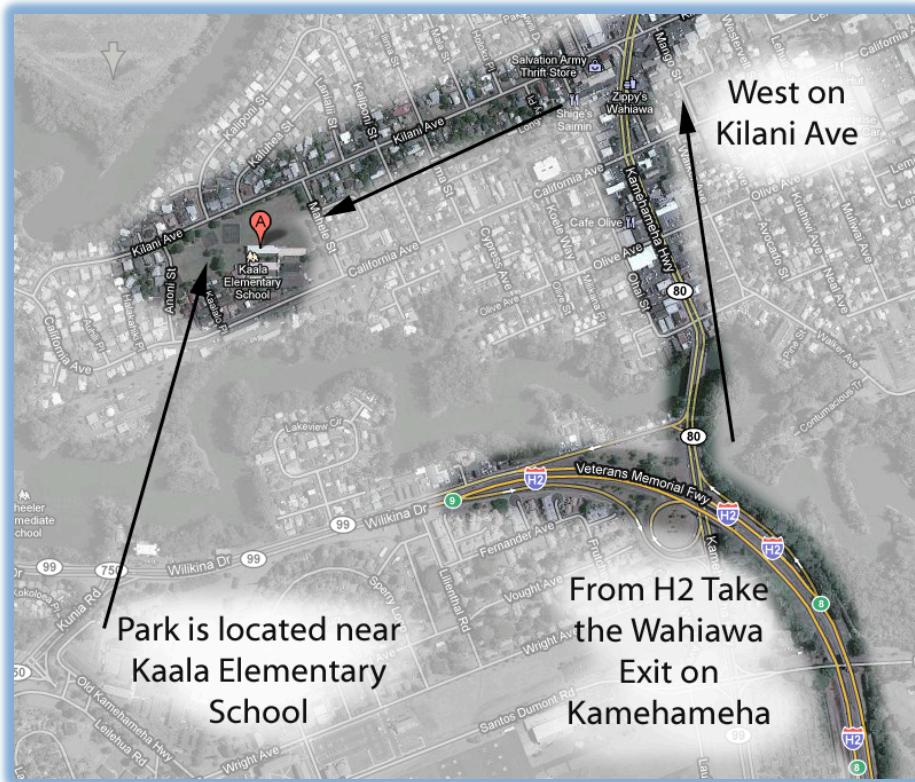

## Hosted by District 9 Central Oahu North Shore

October 10, 2010 9:00 AM until noon  
Lunch will be served following the workshop

Presentations and a skit will be conducted  
by Area 17 Standing Committees

### Directions:

H2 north to Wahiawa exit and Kamahameha Highway. North to Kilani and turn left. Follow Kilani to Kaala Elementary School and Kaala park is on the left. There is plenty of parking on the street.