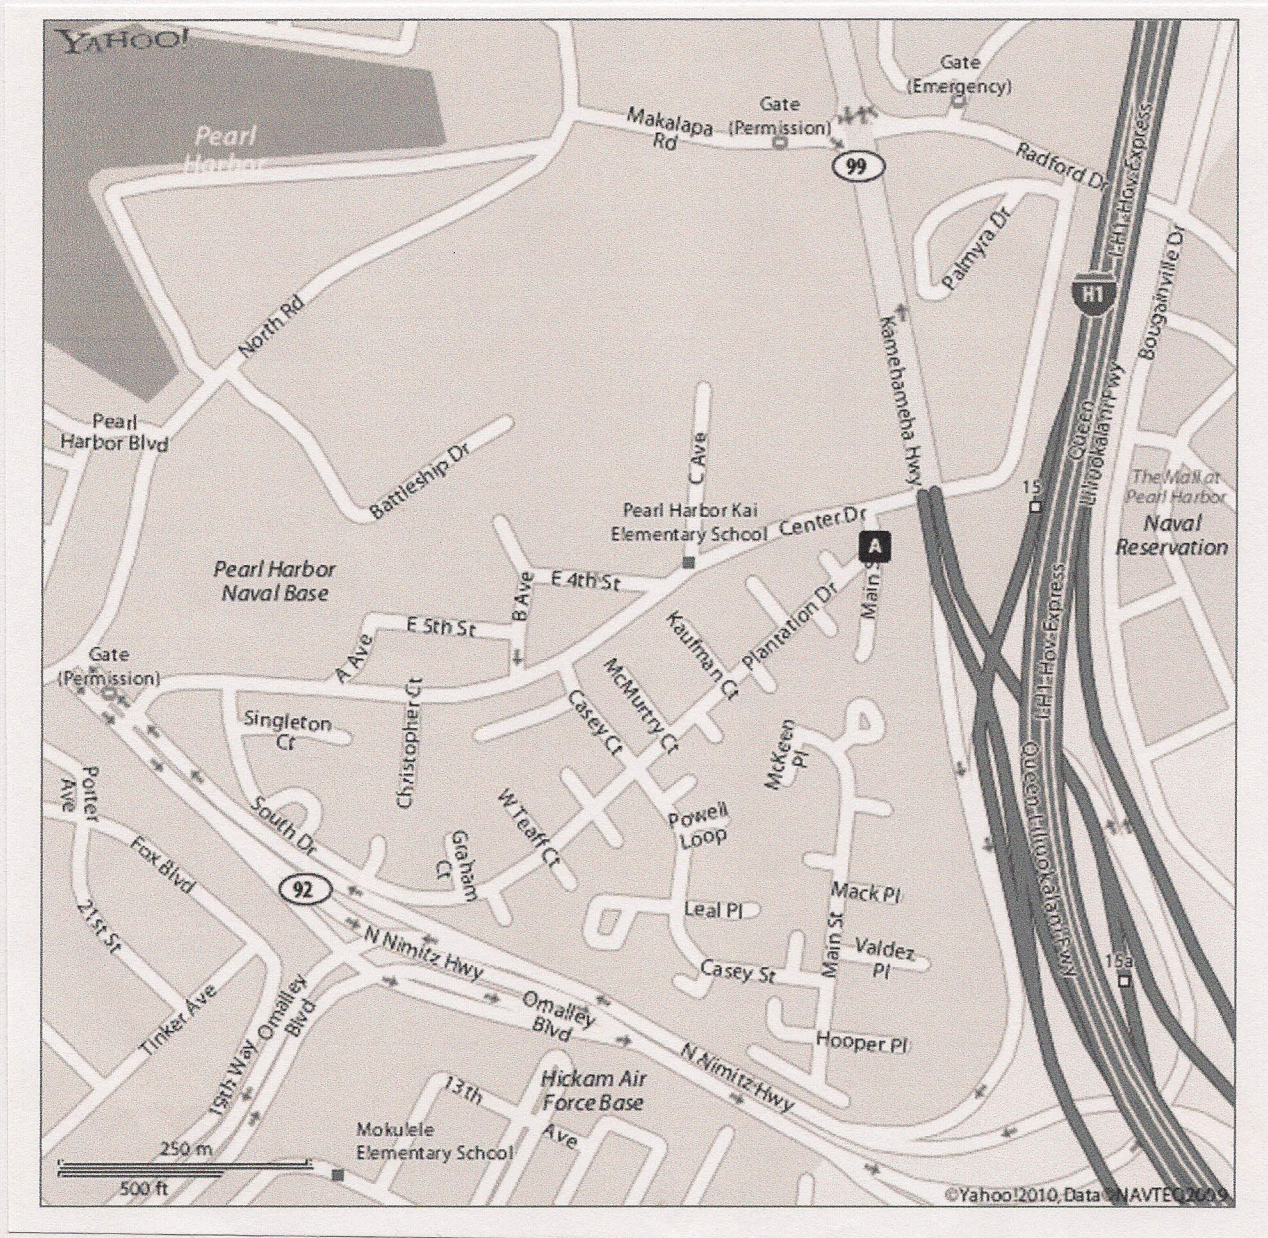

Hokulani Community Center – 298 Main Street – Honolulu, HI (*A on map)

Directions from Mililani

Take H2 or H99 S KAMEHAMEHA HIGHWAY to H1E

Take exit #15 for H1-92 E/H1-92 W/NIMITZ HWY toward Hickam AFB/Naval Base

Keep right at the fork and merge onto H1-92 W/NIMITZ HWY – head toward Naval Base

Just before the gate to the Naval Base, turn right on to CENTER DR

Turn right onto MAIN ST

Directions from points East

Take H1 W to exit #15/ARIZONA MEM/STADIUM – go 0.5 mi

Turn left on CENTER DR

Turn left on MAIN ST