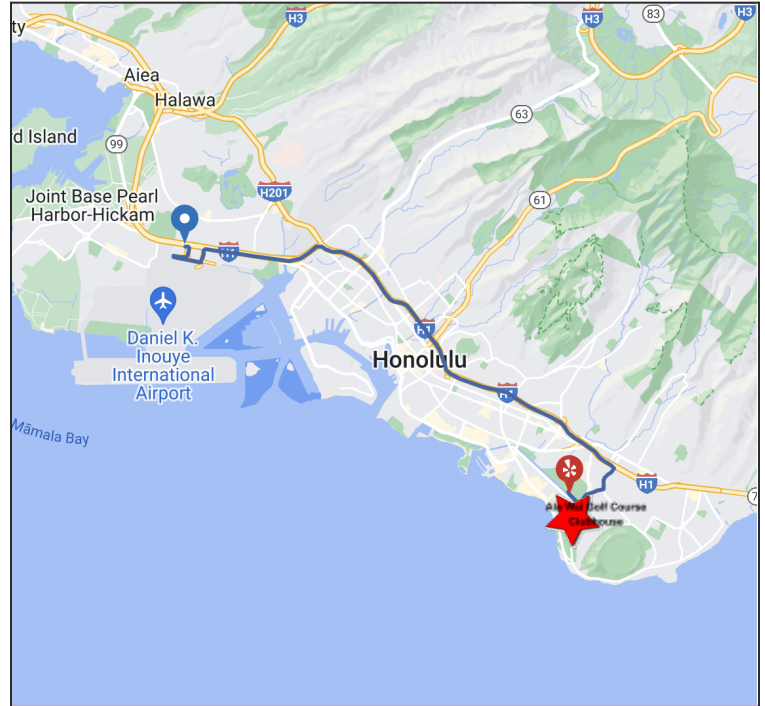

404 Kapahulu Ave, Honolulu, HI 96815

Directions from Daniel K. Inouye International Airport (HNL)

10.9 mi. - about 20 minutes.

1. Head east - 305 ft.
2. Keep right at the fork to continue toward Aolele St - 213 ft.
3. Keep right at the fork and merge onto Aolele St - 0.3 mi.
4. Slight left onto Ala Onaona St - 0.2 mi.
5. Continue onto Aolele St - 348 ft.
6. Slight right to stay on Aolele St - 0.1 mi.
7. Merge onto I-H-1 E via the ramp to Honolulu/Waikiki. Parts of this road may be closed at certain times or days - 1.4 mi.
8. Keep left to stay on I-H-1 E - 7.3 mi.
9. Take exit 25 B for 6th Ave - 0.2 mi.
10. Take the exit toward 6th Ave - 0.4 mi.
11. Turn right onto Herbert St - 0.3 mi.
12. Turn left at the 3rd cross street onto Kapahulu Ave - 0.2 mi.
13. Turn right - 0.3 mi.
14. Turn left - Destination is on the right - 177 ft.