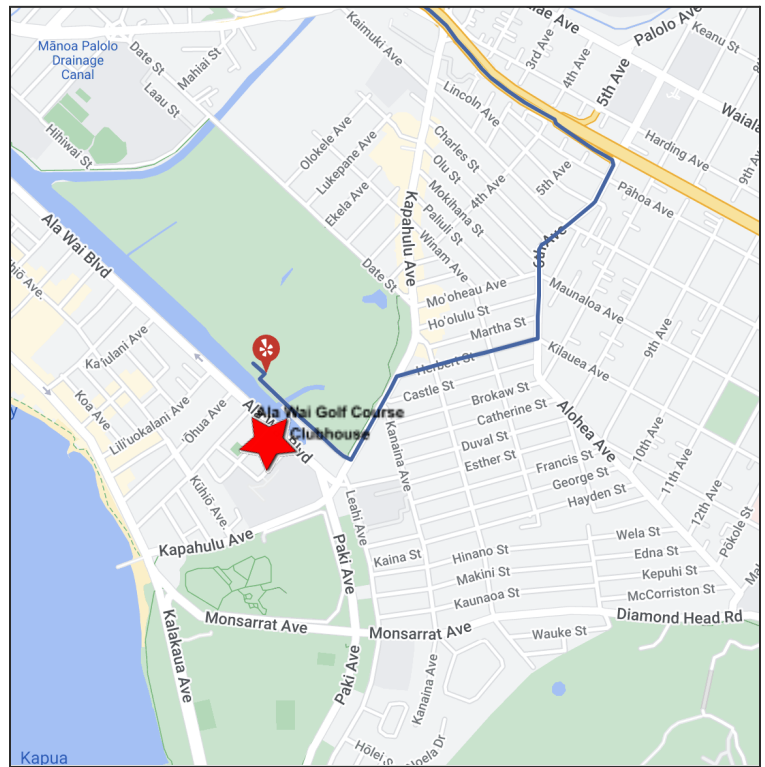

404 Kapahulu Ave, Honolulu, HI 96815

Directions from Daniel K. Inouye International Airport (HNL)

10.9 mi. - about 20 minutes.

1. Head east - 305 ft.
2. Keep right at the fork to continue toward Aolele St - 213 ft.
3. Keep right at the fork and merge onto Aolele St - 0.3 mi.
4. Slight left onto Ala Onaona St - 0.2 mi.
5. Continue onto Aolele St - 348 ft.
6. Slight right to stay on Aolele St - 0.1 mi.
7. Merge onto I-H-1 E via the ramp to Honolulu/Waikiki. Parts of this road may be closed at certain times or days - 1.4 mi.
8. Keep left to stay on I-H-1 E - 7.3 mi.
9. Take exit 25 B for 6th Ave - 0.2 mi.
10. Take the exit toward 6th Ave - 0.4 mi.
11. Turn right onto Herbert St - 0.3 mi.
12. Turn left at the 3rd cross street onto Kapahulu Ave - 0.2 mi.
13. Turn right - 0.3 mi.
14. Turn left - Destination is on the right - 177 ft.